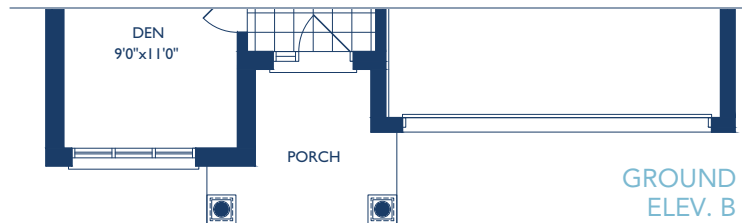

Elev. A

Elev. B

The
HUNTINGTON
Elev. A & B – 1,833 sq. ft.

ROSEDALE VILLAGE
Adult Lifestyle

Artist's Concepts.

The
HUNTINGTON

Elev. A & B – 1,833 sq. ft.

GROUND ELEV. A