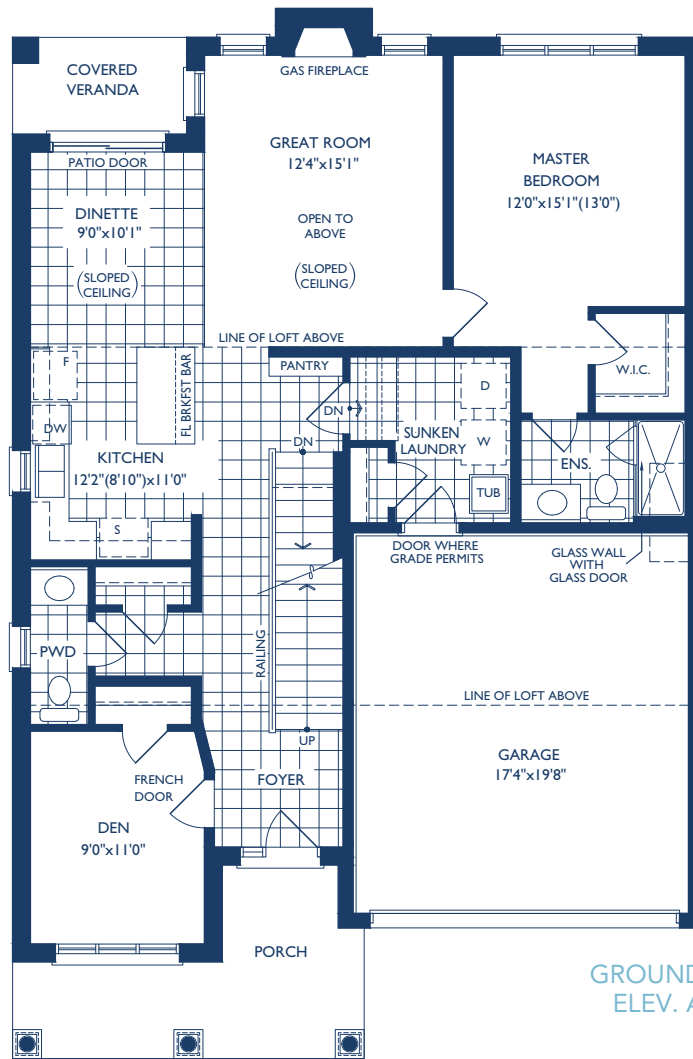

Elev. A

Elev. B

The
HUNTINGTON
Elev. A & B – 1,833 sq. ft.

ROSEDALE VILLAGE
Adult Lifestyle

Artist's Concepts.

The
HUNTINGTON

Elev. A & B – 1,833 sq. ft.

GROUND ELEV. A

LOFT ELEV. A & B