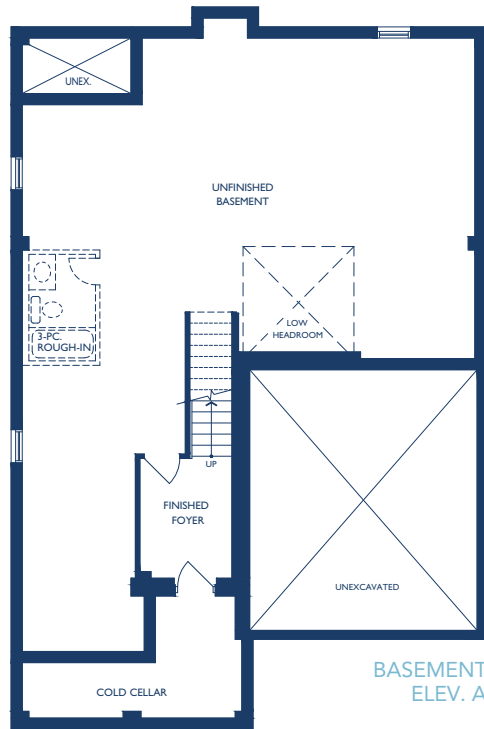

Elev. A

Elev. B

The
HUNTINGTON
Elev. A & B – 1,833 sq. ft.

ROSEDALE VILLAGE
Adult Lifestyle

Artist's Concepts.

The
HUNTINGTON

Elev. A & B – 1,833 sq. ft.

GROUND ELEV. A

LOFT ELEV. A & B