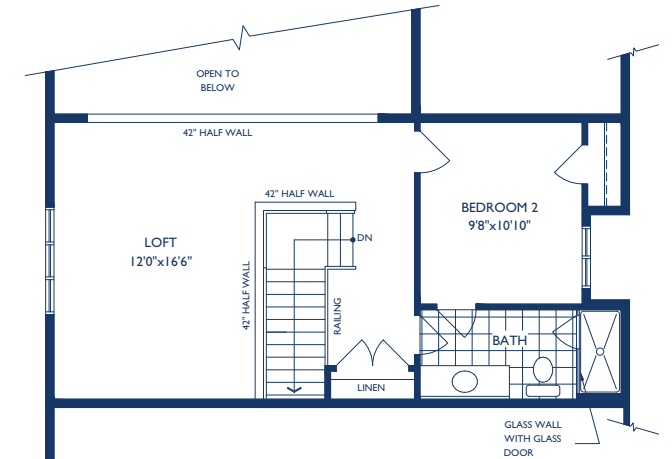

Elev. A

Elev. B

The
HUNTINGTON
Elev. A & B – 1,833 sq. ft.

ROSEDALE VILLAGE
Adult Lifestyle

Artist's Concepts.

The
HUNTINGTON

Elev. A & B – 1,833 sq. ft.

GROUND ELEV. A

LOFT ELEV. A & B