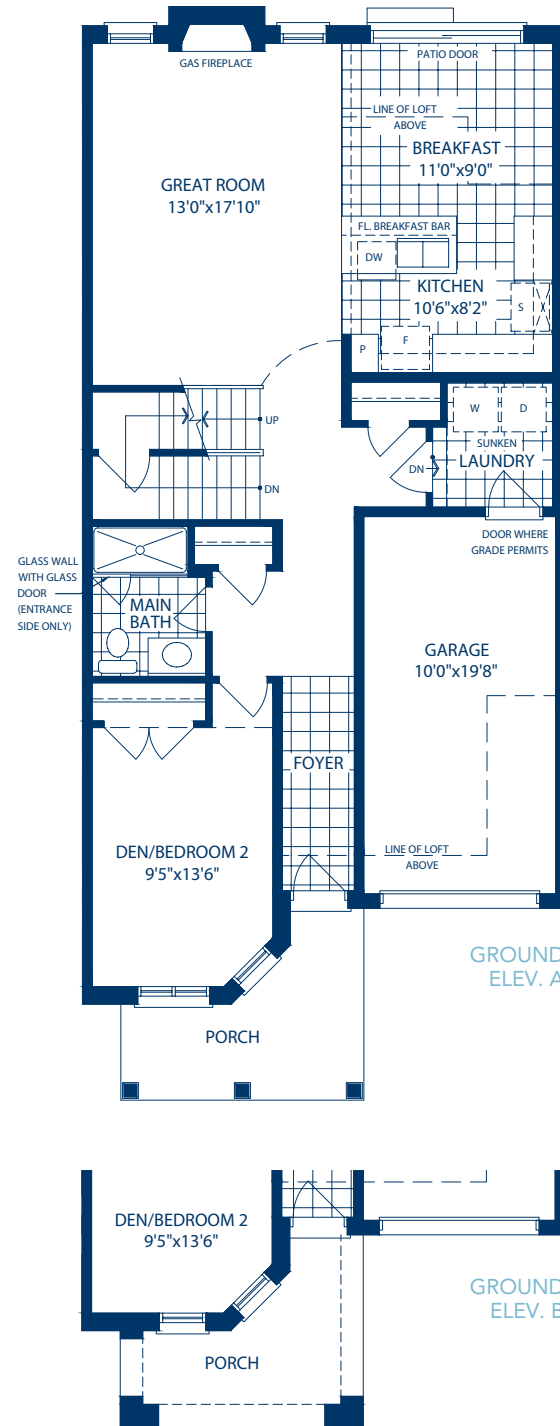

The
AUTUMN (with loft)

Elev. A & B - 1652 sq. ft.

Elev. B - INTERIOR

The

AUTUMN (with loft)

Elev. A & B - 1652 sq. ft.

Elev. A - INTERIOR

ROSEDALE
VILLAGE
Golf & Country Club