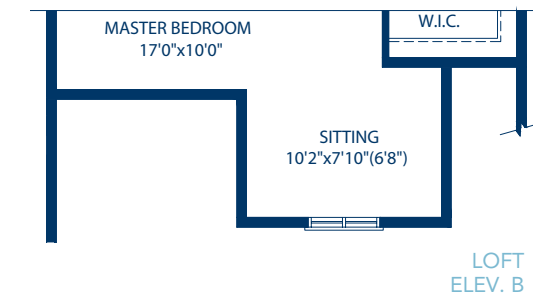

The
AUTUMN (with loft)

Elev. A & B - 1652 sq. ft.

Elev. B - INTERIOR

The

AUTUMN (with loft)

Elev. A & B - 1652 sq. ft.

Elev. A - INTERIOR

ROSEDALE
VILLAGE
Golf & Country Club