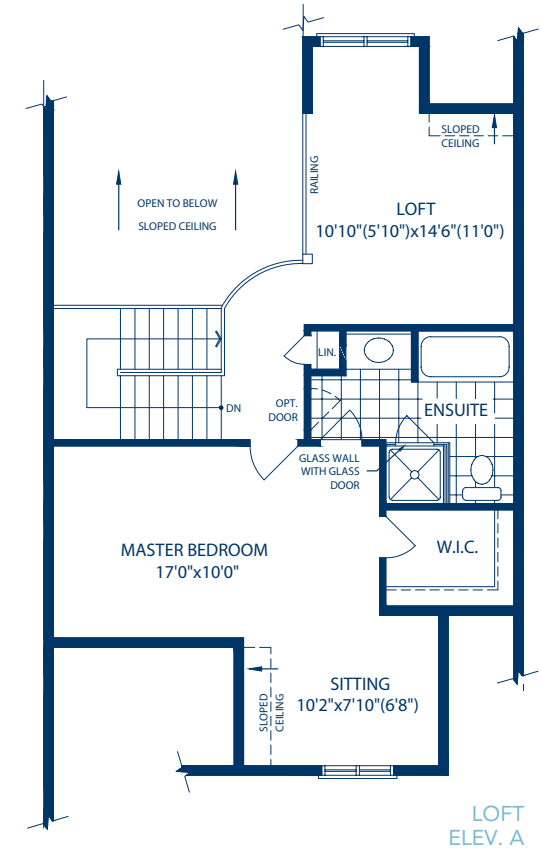

The
AUTUMN (with loft)

Elev. A & B - 1652 sq. ft.

Elev. B - INTERIOR

The

AUTUMN (with loft)

Elev. A & B - 1652 sq. ft.

Elev. A - INTERIOR

ROSEDALE
VILLAGE
Golf & Country Club