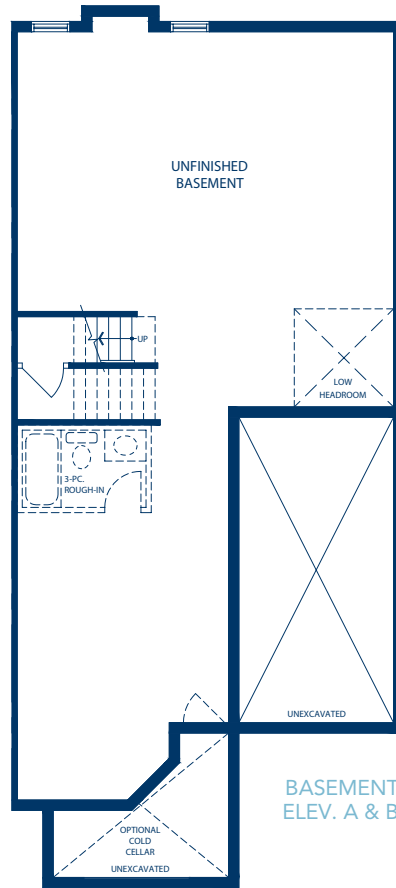

The
AUTUMN (with loft)

Elev. A & B - 1652 sq. ft.

Elev. B - INTERIOR

The

AUTUMN (with loft)

Elev. A & B - 1652 sq. ft.

Elev. A - INTERIOR

ROSEDALE
VILLAGE
Golf & Country Club