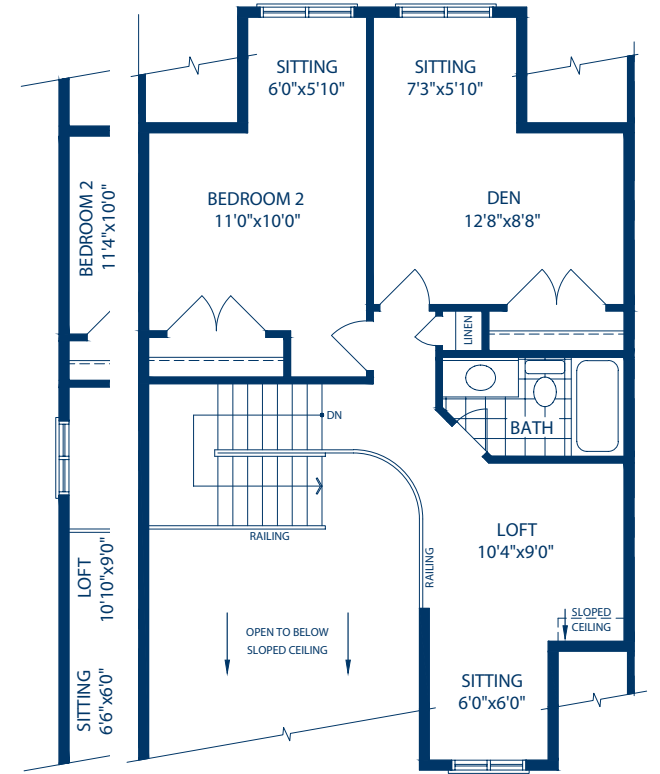

The  
**MELODY (with loft)**

Elev. A & B Interior - 1627 sq. ft.

Elev. A & B End - 1665 sq. ft.

END ELEV. A

END ELEV. B

END ELEV. A

END ELEV. B

END ELEV. A & B

# MELODY (with loft)

Elev. A & B Interior - 1627 sq. ft.

Elev. A & B End- 1665 sq. ft.

Elev. B - END

Elev. A - END

**ROSEDALE**  
**VILLAGE**  
*Golf & Country Club*