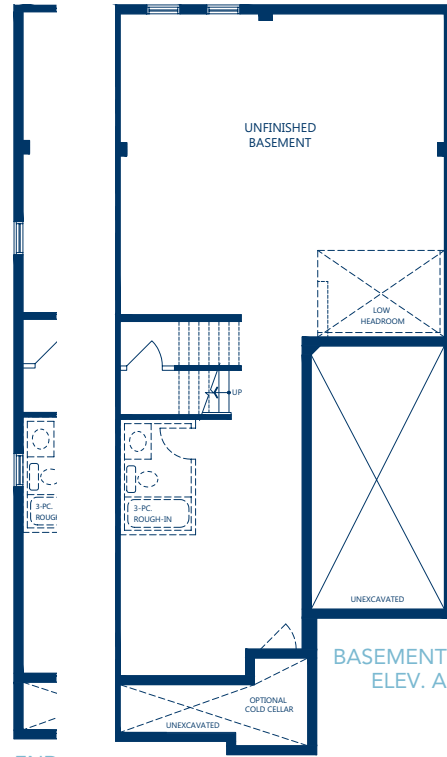

The  
**MELODY (with loft)**

Elev. A & B Interior - 1627 sq. ft.

Elev. A & B End - 1665 sq. ft.

END ELEV. A

END ELEV. B

END ELEV. A

END ELEV. B

END ELEV. A & B

# MELODY (with loft)

Elev. A & B Interior - 1627 sq. ft.

Elev. A & B End- 1665 sq. ft.

Elev. B - END

Elev. A - END

**ROSEDALE**  
**VILLAGE**  
*Golf & Country Club*