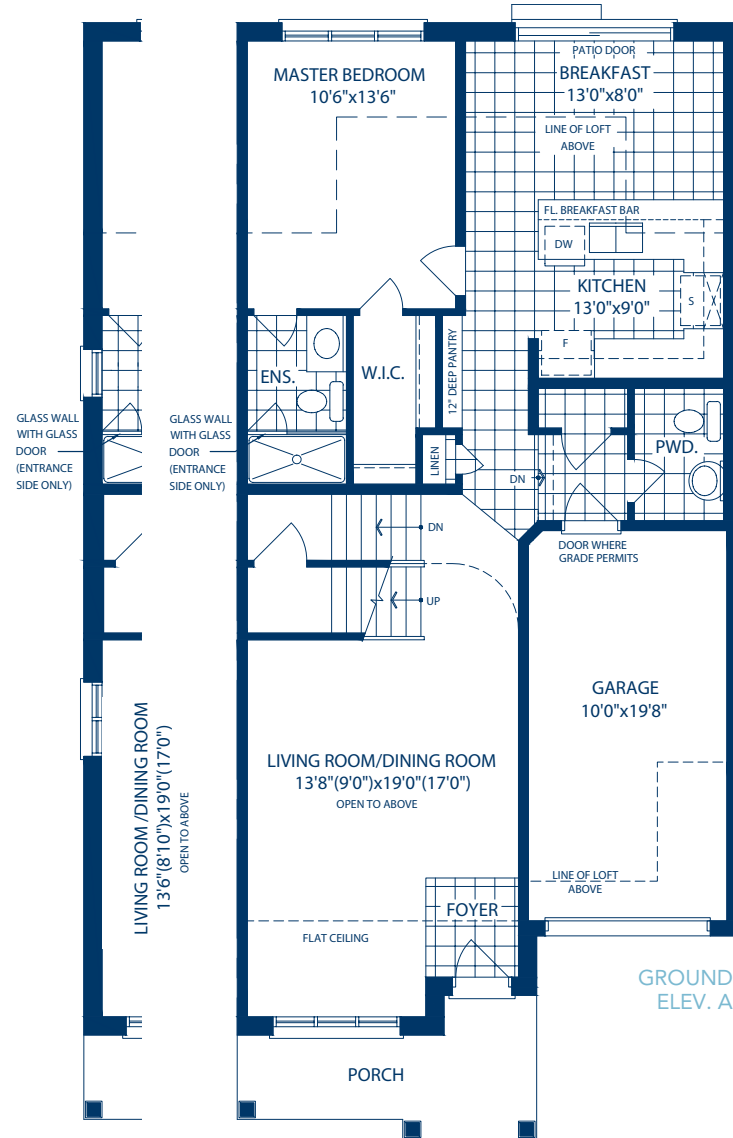

The  
**MELODY (with loft)**

Elev. A & B Interior - 1627 sq. ft.

Elev. A & B End - 1665 sq. ft.

END ELEV. A

END ELEV. B

END ELEV. A

END ELEV. B

END ELEV. A & B

# MELODY (with loft)

Elev. A & B Interior - 1627 sq. ft.

Elev. A & B End- 1665 sq. ft.

Elev. B - END

Elev. A - END

**ROSEDALE**  
**VILLAGE**  
*Golf & Country Club*