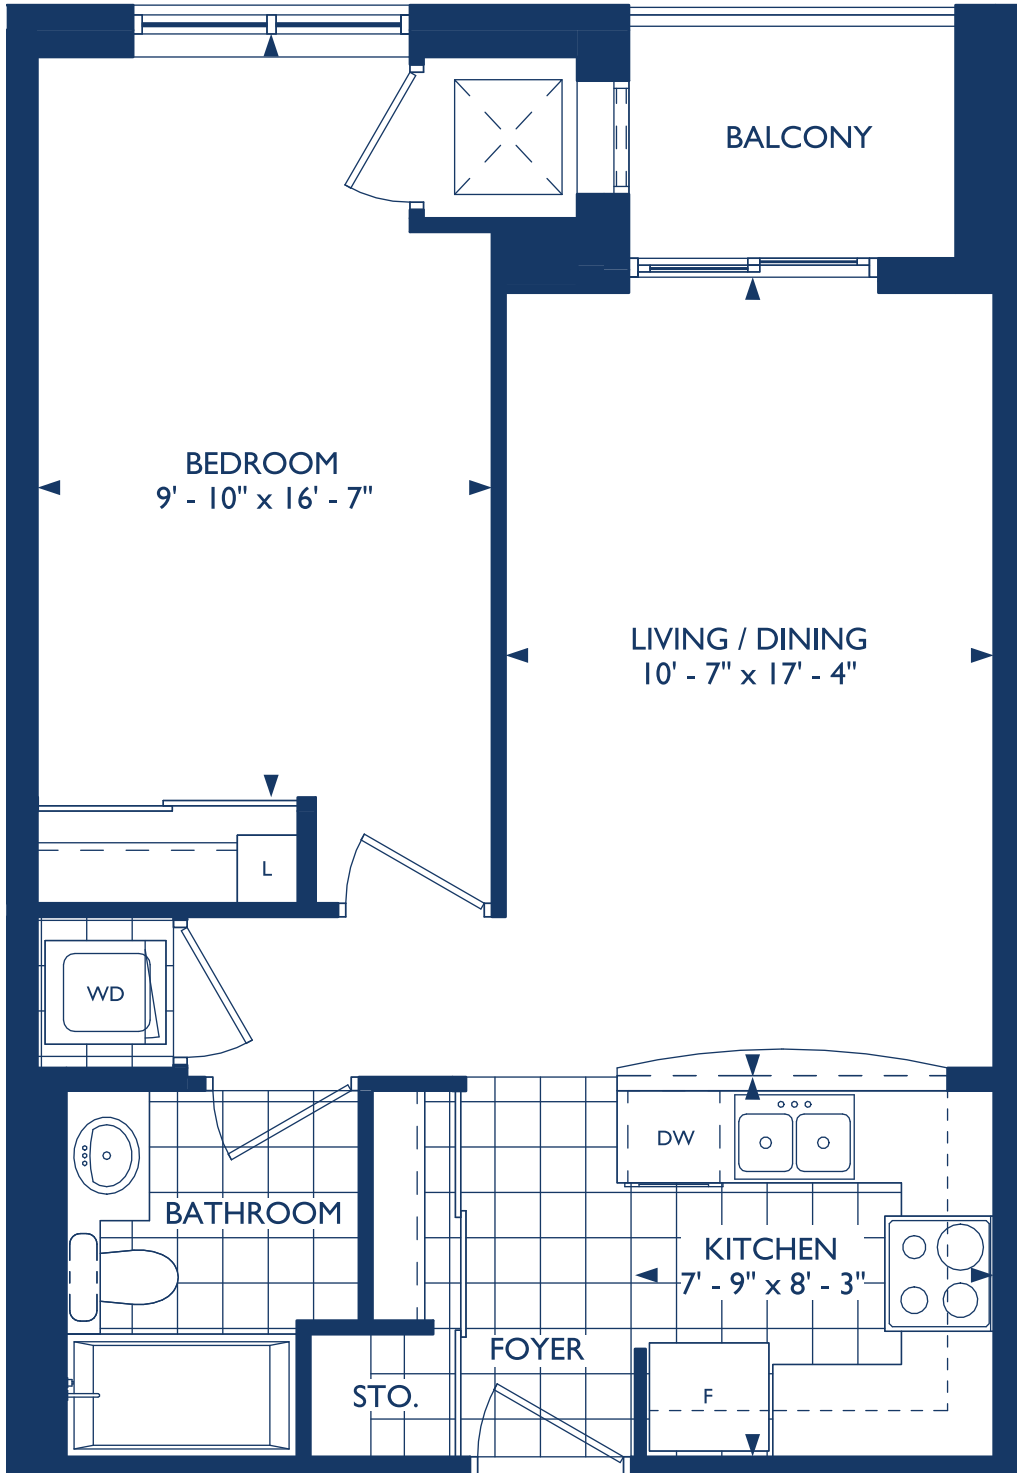

# 1 BEDROOM

# the ABBEY

650 SQ. FT.

Materials, specifications and floorplans are subject to change without notice. All illustrations are Artist's Concepts. All dimensions are approximate. Actual usable floor space may vary from stated floor area. Suite orientation may vary. Suite may be standard or reversed. E.&O.E.